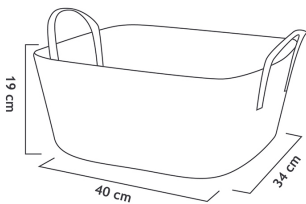

Plastic tidy basket perfect for any use. Ideal for transporting laundry. Available in 10L, 12.5L, 25L or 40L capacity and in various colours such as blue, red and pink.

Tidy basket

- > Azul, 10 Litros
Ref.SB144
- > Azul, 12,5 Litros
Ref.SB145
- > Azul, 25 Litros
Ref.SB146
- > Azul, 40 Litros
Ref.SB147
- > Rojo, 10 Litros
Ref.SB148
- > Rojo, 12,5 Litros
Ref.SB149
- > Rojo, 25 Litros
Ref.SB150
- > Rojo, 40 Litros
Ref.SB151
- > Rosa, 10 Litros
Ref.SB152
- > Rosa, 25 Litros
Ref.SB153
- > Rosa, 40 Litros
Ref.SB154

LOGÍSTICA

Caja(L x W x H)

-  Basket 40L - 43 x 44 x 52
- Basket 25L - 35 x 34 x 54
- Basket 12,L - 40 x 34 x 32
- Basket 10L - 40 x 21 x 34