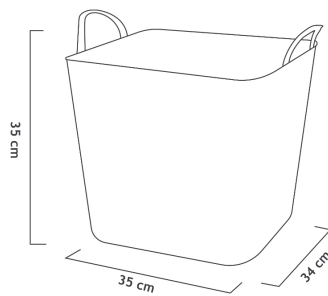

Plastic tidy basket perfect for any use. Ideal for transporting laundry. Available in 10L, 12.5L, 25L or 40L capacity and in various colours such as blue, red and pink.

Tidy basket

- > Azul, 10 Litros
Ref.SB144
- > Azul, 12,5 Litros
Ref.SB145
- > Azul, 25 Litros
Ref.SB146
- > Azul, 40 Litros
Ref.SB147
- > Rojo, 10 Litros
Ref.SB148
- > Rojo, 12,5 Litros
Ref.SB149
- > Rojo, 25 Litros
Ref.SB150
- > Rojo, 40 Litros
Ref.SB151
- > Rosa, 10 Litros
Ref.SB152
- > Rosa, 25 Litros
Ref.SB153
- > Rosa, 40 Litros
Ref.SB154

LOGÍSTICA

Caja(L x W x H)

-  Basket 40L - 43 x 44 x 52
- Basket 25L - 35 x 34 x 54
- Basket 12,L - 40 x 34 x 32
- Basket 10L - 40 x 21 x 34