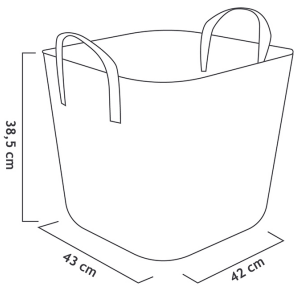

Plastic tidy basket perfect for any use. Ideal for transporting laundry. Available in 10L, 12.5L, 25L or 40L capacity and in various colours such as blue, red and pink.

Tidy basket

- > Azul, 10 Litros
Ref.SB144
- > Azul, 12,5 Litros
Ref.SB145
- > Azul, 25 Litros
Ref.SB146
- > Azul, 40 Litros
Ref.SB147
- > Rojo, 10 Litros
Ref.SB148
- > Rojo, 12,5 Litros
Ref.SB149
- > Rojo, 25 Litros
Ref.SB150
- > Rojo, 40 Litros
Ref.SB151
- > Rosa, 10 Litros
Ref.SB152
- > Rosa, 25 Litros
Ref.SB153
- > Rosa, 40 Litros
Ref.SB154

LOGÍSTICA

Caja(L x W x H)

-  Basket 40L - 43 x 44 x 52
- Basket 25L - 35 x 34 x 54
- Basket 12,L - 40 x 34 x 32
- Basket 10L - 40 x 21 x 34