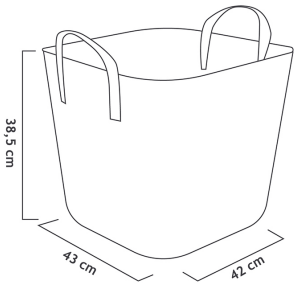

Plastic tidy basket perfect for any use. Ideal for transporting laundry. Available in 10L, 12.5L, 25L or 40L capacity and in various colours such as blue, red and pink.

Tidy basket

- > Azul, 10 Litros
Ref.SB144
- > Azul, 12,5 Litros
Ref.SB145
- > Azul, 25 Litros
Ref.SB146
- > Azul, 40 Litros
Ref.SB147
- > Rojo, 10 Litros
Ref.SB148
- > Rojo, 12,5 Litros
Ref.SB149
- > Rojo, 25 Litros
Ref.SB150
- > Rojo, 40 Litros
Ref.SB151
- > Rosa, 10 Litros
Ref.SB152
- > Rosa, 25 Litros
Ref.SB153
- > Rosa, 40 Litros
Ref.SB154

LOGÍSTICA

Caja(L x W x H)

-  Basket 40L - 43 x 44 x 52
- Basket 25L - 35 x 34 x 54
- Basket 12,L - 40 x 34 x 32
- Basket 10L - 40 x 21 x 34