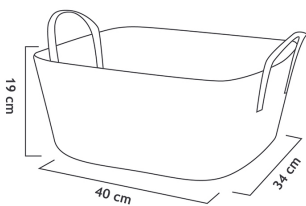

Plastic tidy basket perfect for any use. Ideal for transporting laundry. Available in 10L, 12.5L, 25L or 40L capacity and in various colours such as blue, red and pink.

Tidy basket

- > Azul, 10 Litros
Ref.SB144
- > Azul, 12,5 Litros
Ref.SB145
- > Azul, 25 Litros
Ref.SB146
- > Azul, 40 Litros
Ref.SB147
- > Rojo, 10 Litros
Ref.SB148
- > Rojo, 12,5 Litros
Ref.SB149
- > Rojo, 25 Litros
Ref.SB150
- > Rojo, 40 Litros
Ref.SB151
- > Rosa, 10 Litros
Ref.SB152
- > Rosa, 25 Litros
Ref.SB153
- > Rosa, 40 Litros
Ref.SB154

LOGÍSTICA

Caja(L x W x H)

-  Basket 40L - 43 x 44 x 52
- Basket 25L - 35 x 34 x 54
- Basket 12,L - 40 x 34 x 32
- Basket 10L - 40 x 21 x 34