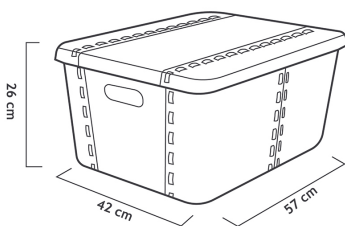

Plastic storage box with lid. Stackable and the perfect space-saver, it is Ideal for organising clothes, shoes and toys. Available in different sizes such as 45L, 25L and 15L and in grey, anthracite, violet and pink.

## Storage box with lid

- > Violeta, 45 Litros  
Ref.SB099
- > Violeta, 25 Litros  
Ref.SB100
- > Violeta, 15 Litros  
Ref.SB101
- > Antracita, 45 Litros  
Ref.SB096
- > Antracita, 25 Litros  
Ref.SB097
- > Antracita, 15 Litros  
Ref.SB098
- > Gris claro, 45 Litros  
Ref.SB093
- > Gris claro, 25 Litros  
Ref.SB094
- > Gris claro, 15 Litros  
Ref.SB095
- > Rosa, 45 Litros  
Ref.SB102
- > Rosa, 25 Litros  
Ref.SB103
- > Rosa, 15 Litros  
Ref.SB104

### LOGÍSTICA

- Caja(L x W x H)**
- Box 45L: 57 x 80 x 85
  - Box 25L: 47 x 70 x 80
  - Box 15L: 42 x 65 x 75