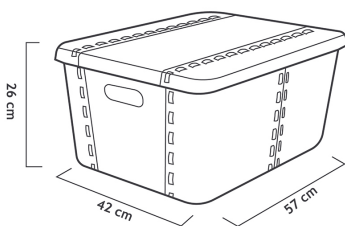

Plastic storage box with lid. Stackable and the perfect space-saver, it is Ideal for organising clothes, shoes and toys. Available in different sizes such as 45L, 25L and 15L and in grey, anthracite, violet and pink.

Storage box with lid

- > Violeta, 45 Litros
Ref.SB099
- > Violeta, 25 Litros
Ref.SB100
- > Violeta, 15 Litros
Ref.SB101
- > Antracita, 45 Litros
Ref.SB096
- > Antracita, 25 Litros
Ref.SB097
- > Antracita, 15 Litros
Ref.SB098
- > Gris claro, 45 Litros
Ref.SB093
- > Gris claro, 25 Litros
Ref.SB094
- > Gris claro, 15 Litros
Ref.SB095
- > Rosa, 45 Litros
Ref.SB102
- > Rosa, 25 Litros
Ref.SB103
- > Rosa, 15 Litros
Ref.SB104

LOGÍSTICA

- Caja(L x W x H)**
- Box 45L: 57 x 80 x 85
 - Box 25L: 47 x 70 x 80
 - Box 15L: 42 x 65 x 75